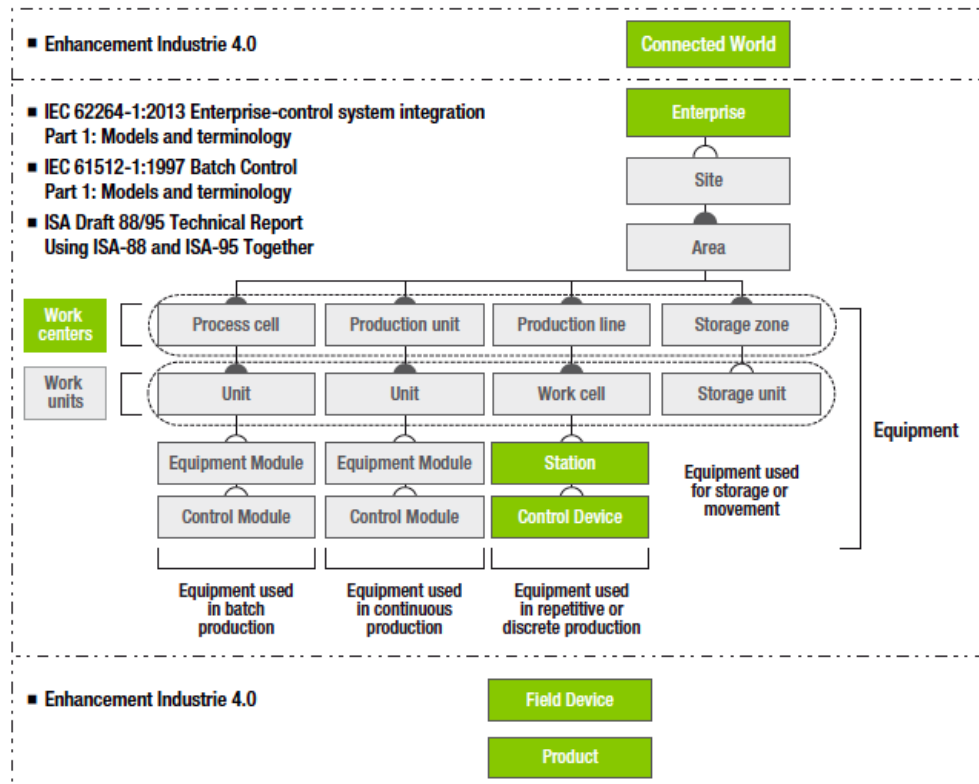

[FULL] Crack Remouse Standard 3.4.1

Abbildung 16: Ableitung der Hierarchieebenen des Referenzarchitekturmodells RAMI 4.0

DOWNLOAD: <https://bylty.com/2il52w>

Download

int process name 1.2.3 int process name 2.4.1 int process name 3.4.2 int process name 3.4.3 int process name 4.4.1 int process name 4.4.2 int process name 5.4.1 int process name 6.4.1 int process name 6.4.2 int process name 6.4.3 int process name 7.4.1 int process name 7.4.2 int process name 7.4.3 int process name 8.4.1 int process name 8.4.2 int process name 8.4.3 int process name 9.4.1 int process name 9.4.2 int process name 9.4.3 int process name 10.4.1 int process name 10.4.2 int process name 10.4.3 int process name 11.4.1 int process name 11.4.2 int process name 11.4.3 int process name 12.4.1 int process name 12.4.2 int process name 12.4.3 int process name 13.4.1 int process name 13.4.2 int process name 13.4.3 int process name 14.4.1 int process name 14.4.2 int process name 14.4.3 int process name 15.4.1 int process name 15.4.2 int process name 15.4.3 int process name 16.4.1 int 82157476af